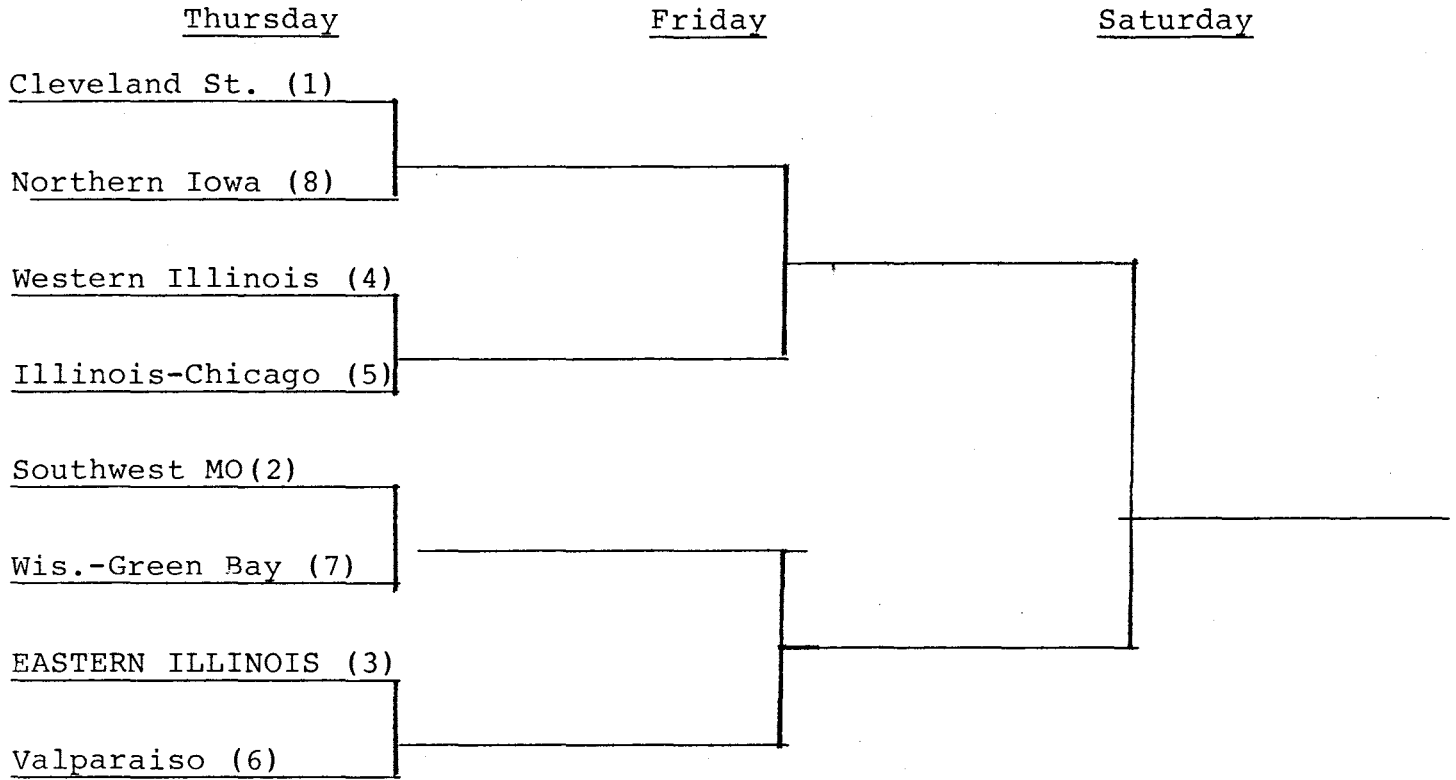

AMCU-8 TOURNAMENT PAIRINGS;

HOW THEY STAND:

	FINAL CONFERENCE		AMCU-8 OVERALL	
	W	L	W	L
1. Cleveland State	13	1	24	3
2. Southwest MO.	10	4	21	6
3. Eastern Illinois	8	6	17	12
4. Western Illinois	7	7	13	14
Illinois-Chicago	7	7	12	16
6. Valparaiso	5	9	9	18
7. Wis.-Green Bay	3	11	5	22
Northern Iowa	3	11	8	18